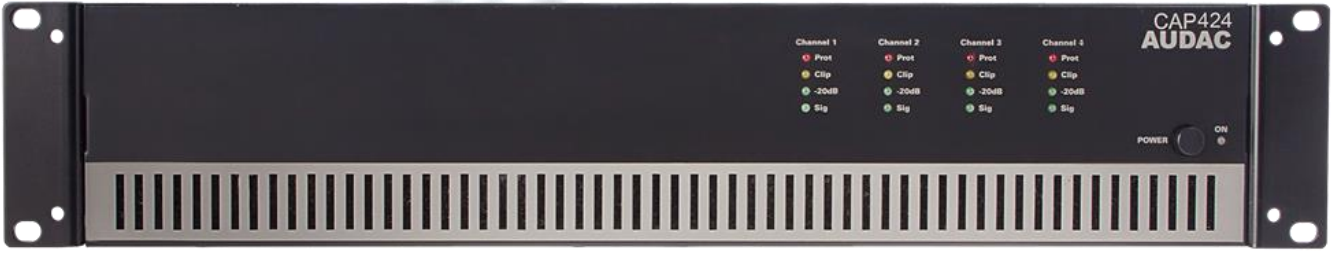

AUDAC CAP424 4 X 240W 100V AMPLİFİKATÖR

AUDAC CAP424 4 X 240W 100V AMPLİFİKATÖR TEKNİK ÖZELLİKLERİ

- Four Channel 100V Power Amplifier 4 X 240W,
- 4 Channels,
- Class-D Amplifier Technology,
- High Efficiency,
- Signal Link-through,
- Advanced protection circuit,
- Temperature controlled fan,
- High-Pass filter,
- Limiter,
- Dimensions 482x88x420 mm,
- Weight 8.35 kg